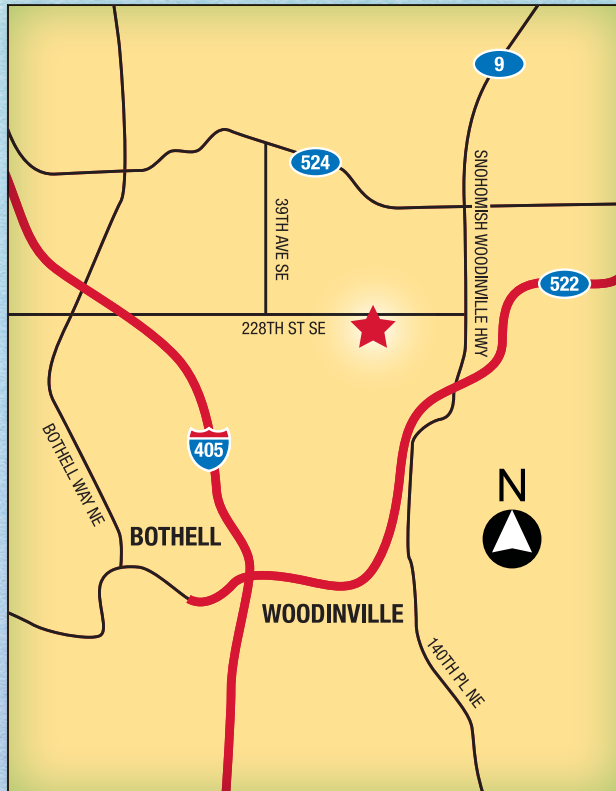

Seattle CREATION CONFERENCE 2014

NWCREATION.NET/CONFERENCE

MAY 30-31, 2014

Seattle CREATION CONFERENCE 2014

WHEN

Friday, May 30th 6:30pm – 9:30pm
Saturday, May 31st 8:30am – 4:30pm

WHERE

Woodin Valley Baptist Church
5400 228th Street S.E.
Bothell, WA 98021
woodinvalleybaptist.org