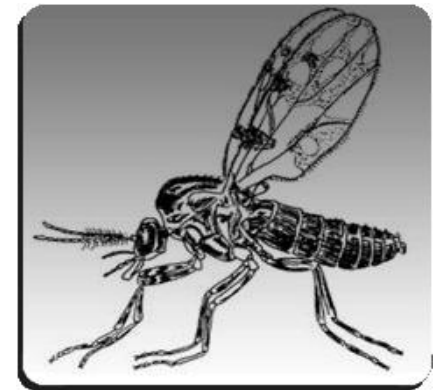

Special Insects

- Some insects (e.g. bees, wasps, flies) have small wing area
- Honeybee needs small wing for bee hive
  - Very rapid wing beat rate of 200 per second
- Midge has wing beat rate of 1046 per second
- Amazing engineering wonders!

“The heavens declare the glory of God; and the firmament sheweth his handywork.” Ps. 19:1.