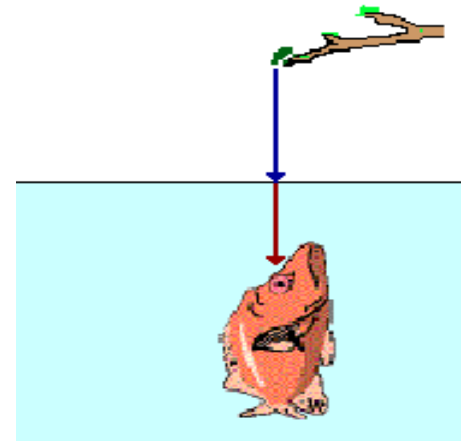

© Scotch Macaskill ... www.wildlife-pictures-online.com

Giraffe - 2

- Reinforced artery walls
- By-pass and anti-pooling valves
- Web of small blood vessels
- Pressure-sensing signals
- Engineered for survival
- Defies explanation by evolution!

Cicada Insect

- About 2500 species exist
- One (magicicada) can live underground for 13 to 17 years
- Does not bite or sting and not a pest
- Make a real racket when they emerge

The Weddell Seal

- Weddell seals that can remain underwater for 45 minutes
 - Dive to depths of 1500 feet

The Archerfish

- Archerfish that can shoot water 15 feet into the air and hit a bug
 - Mouth at surface
 - Eyes underwater

Eight-Armed Octopus

- Eight-armed, ink-shooting octopuses
 - Jet-propelled and fast swimmer
 - Shoots ink to create smoke screen and dull a predator
 - Can re-grow an arm if it loses one

Metamorphosis of the Butterfly

Alaskan Golden Plover

- Born in Alaska
- 26 days of incubation
- After a few months, parents fly to Hawaii
- 4500 Km from Alaska to Hawaii
- Average weight of bird is 140 grams
- Put on 70 more grams of weight as fuel