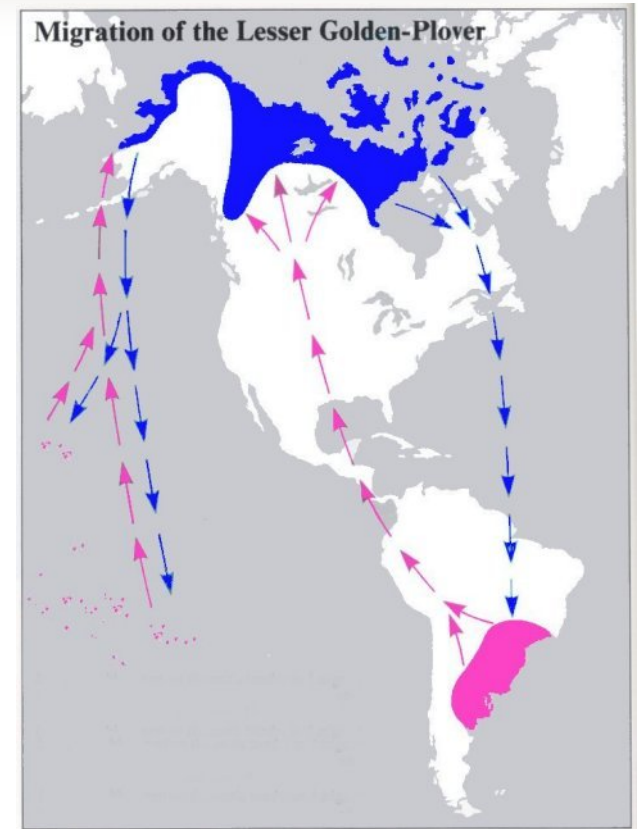

Cicada Insect

- About 2500 species exist
- One (magicicada) can live underground for 13 to 17 years
- Does not bite or sting and not a pest
- Make a real racket when they emerge

The Weddell Seal

- Weddell seals that can remain underwater for 45 minutes
 - Dive to depths of 1500 feet

Metamorphosis of the Butterfly

Alaskan Golden Plover

- Born in Alaska
- 26 days of incubation
- After a few months, parents fly to Hawaii
- 4500 Km from Alaska to Hawaii
- Average weight of bird is 140 grams
- Put on 70 more grams of weight as fuel

Alaskan Golden Plover - 2

- Takes 88 hours to fly to Hawaii
 - At a rate of 51 Km/hour
- All over open water, without a break
- Takes 250,000 wing flaps
- Fly through fog, rain, sunshine, starlight, overcast skies
- Requires 0.6% of body weight per hour
 - All fuel exhausted in 72 hours
 - Flying in V-formation saves 22% of energy

Other Migratory Feats

- Canadian Golden plover bird
 - Travels 8000 miles south from Hudson Bay
 - Crosses 2000 miles of sea from Nova Scotia to Caribbean countries
 - Winters in Argentina
 - Returns by way of Central America and the Mississippi Valley
- Barn swallow
 - Migrates 9000 miles from Northern Canada to Argentina
- Artic tern migrates 14000 miles, pole to pole and back
- Others – whales, fur seals, bats, salmon, turtles, etc.